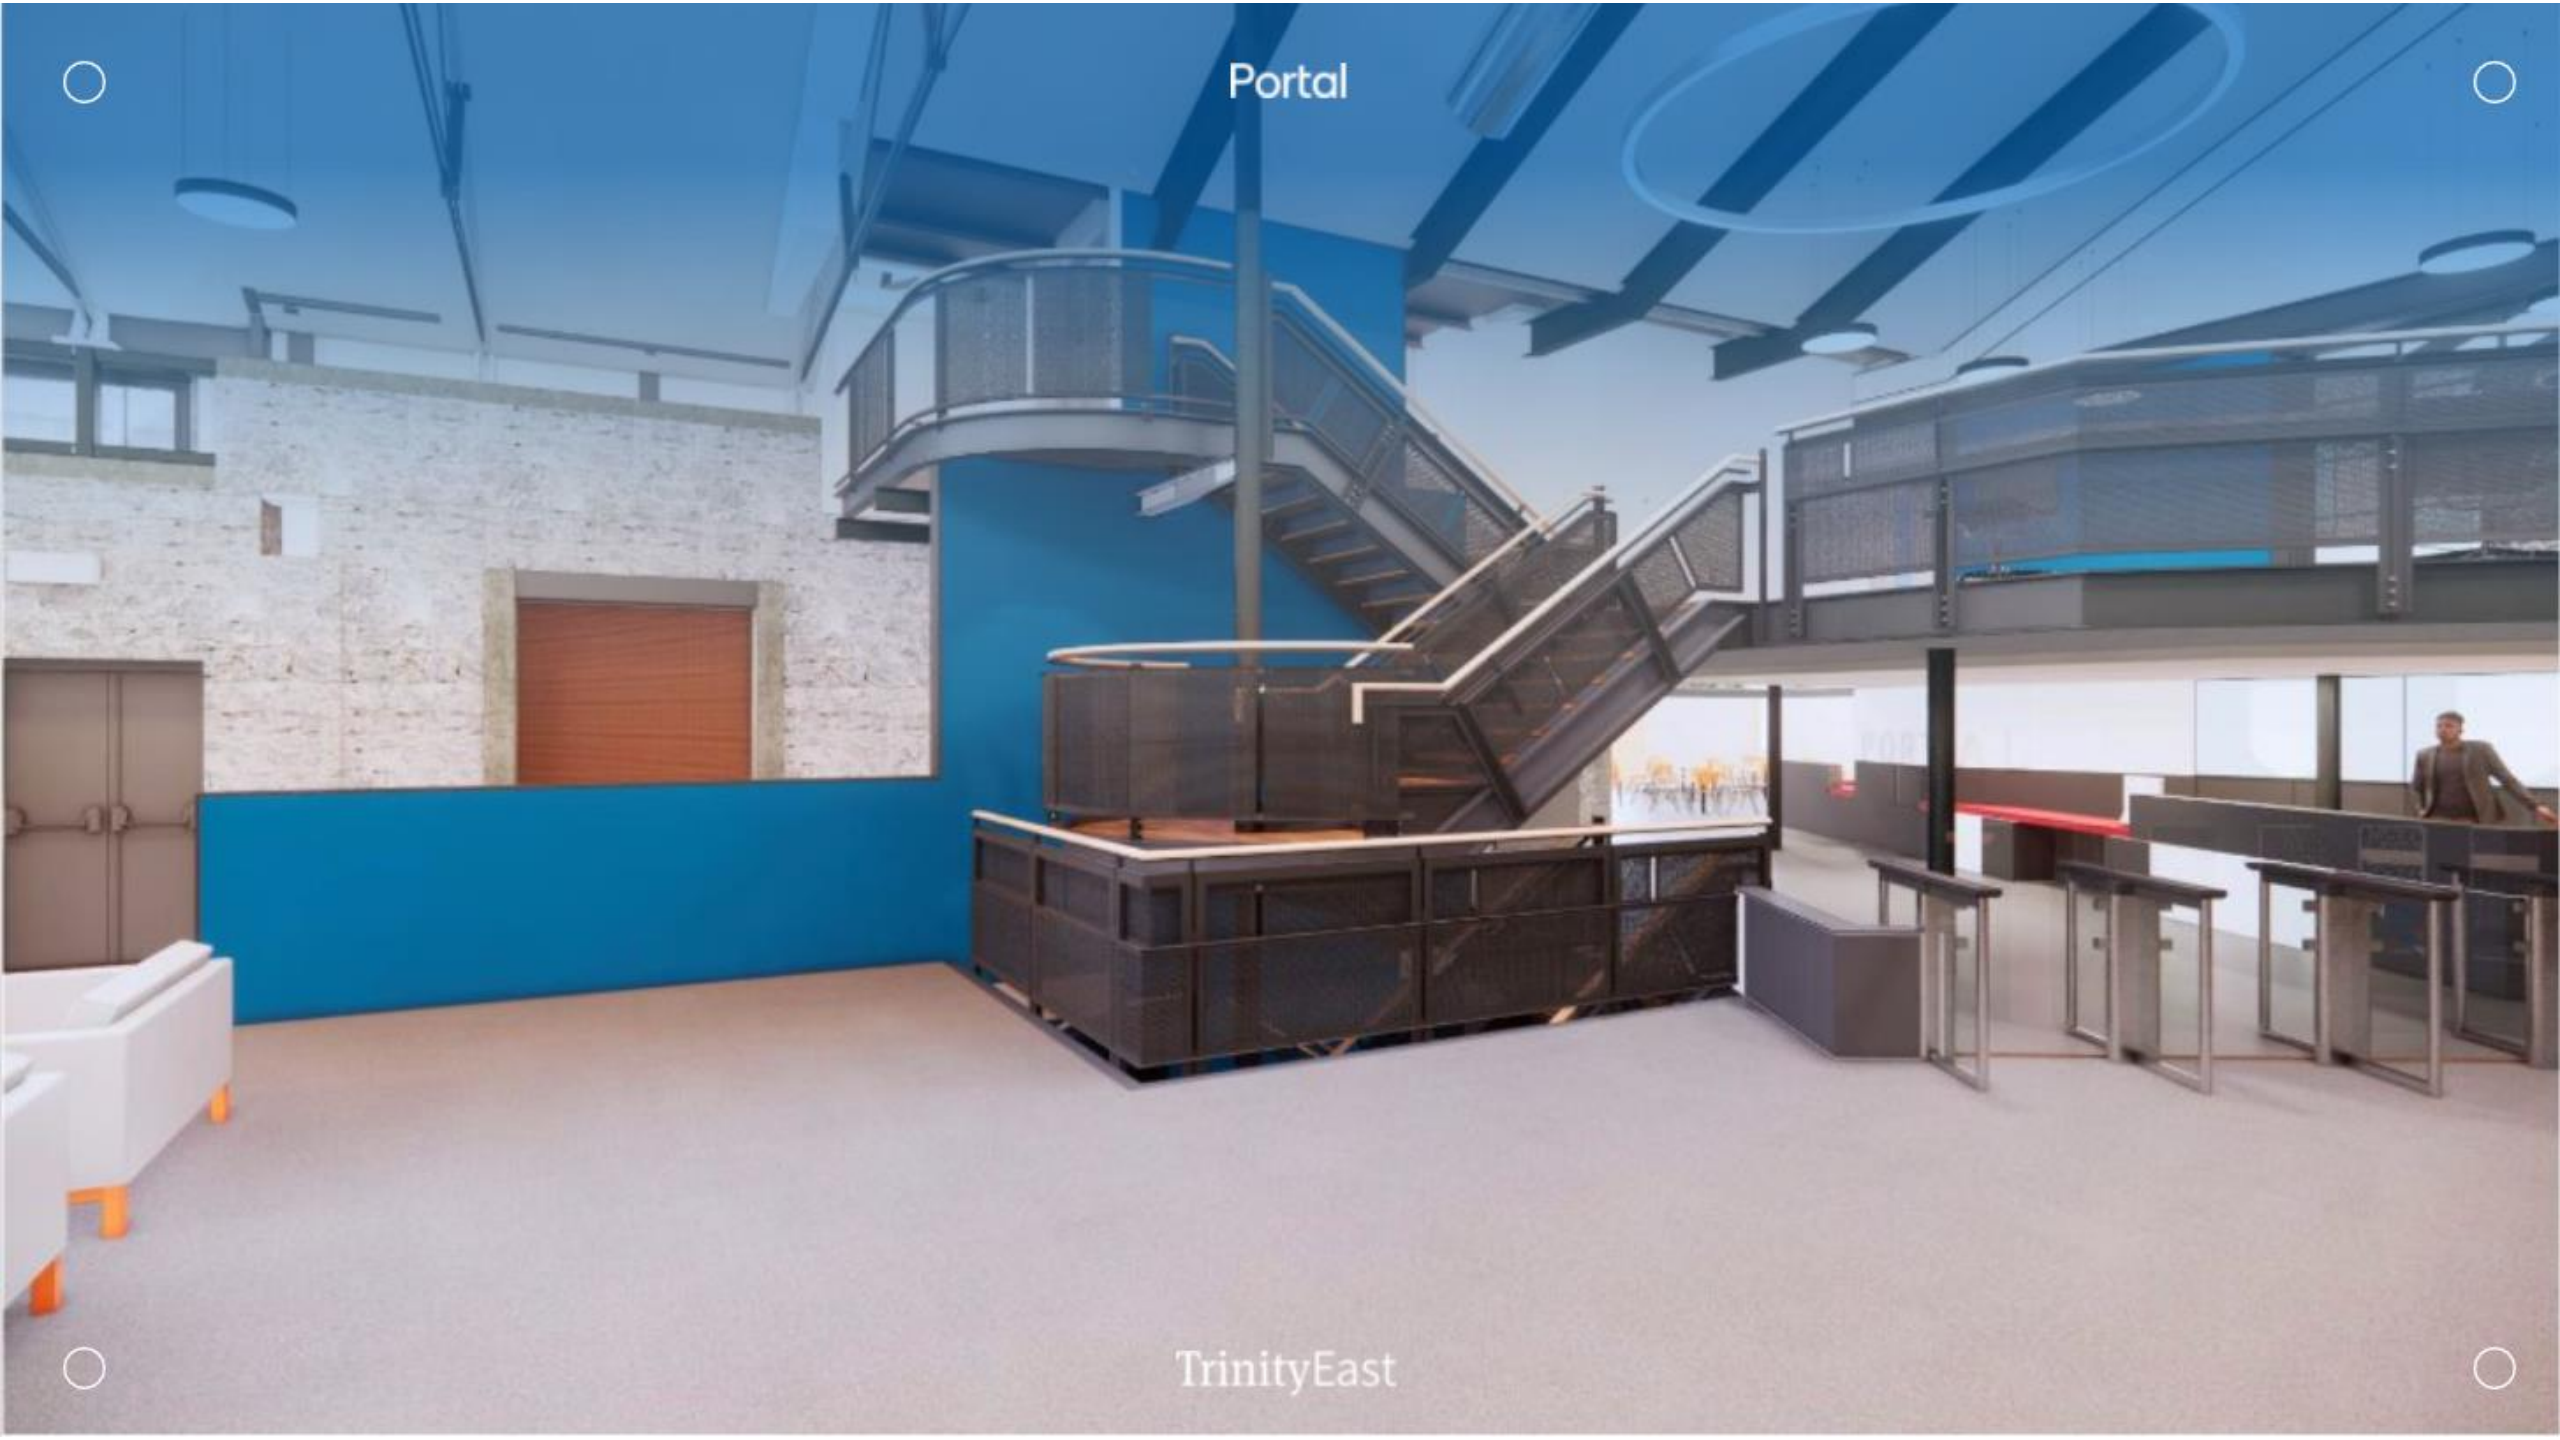

Portal

TrinityEast