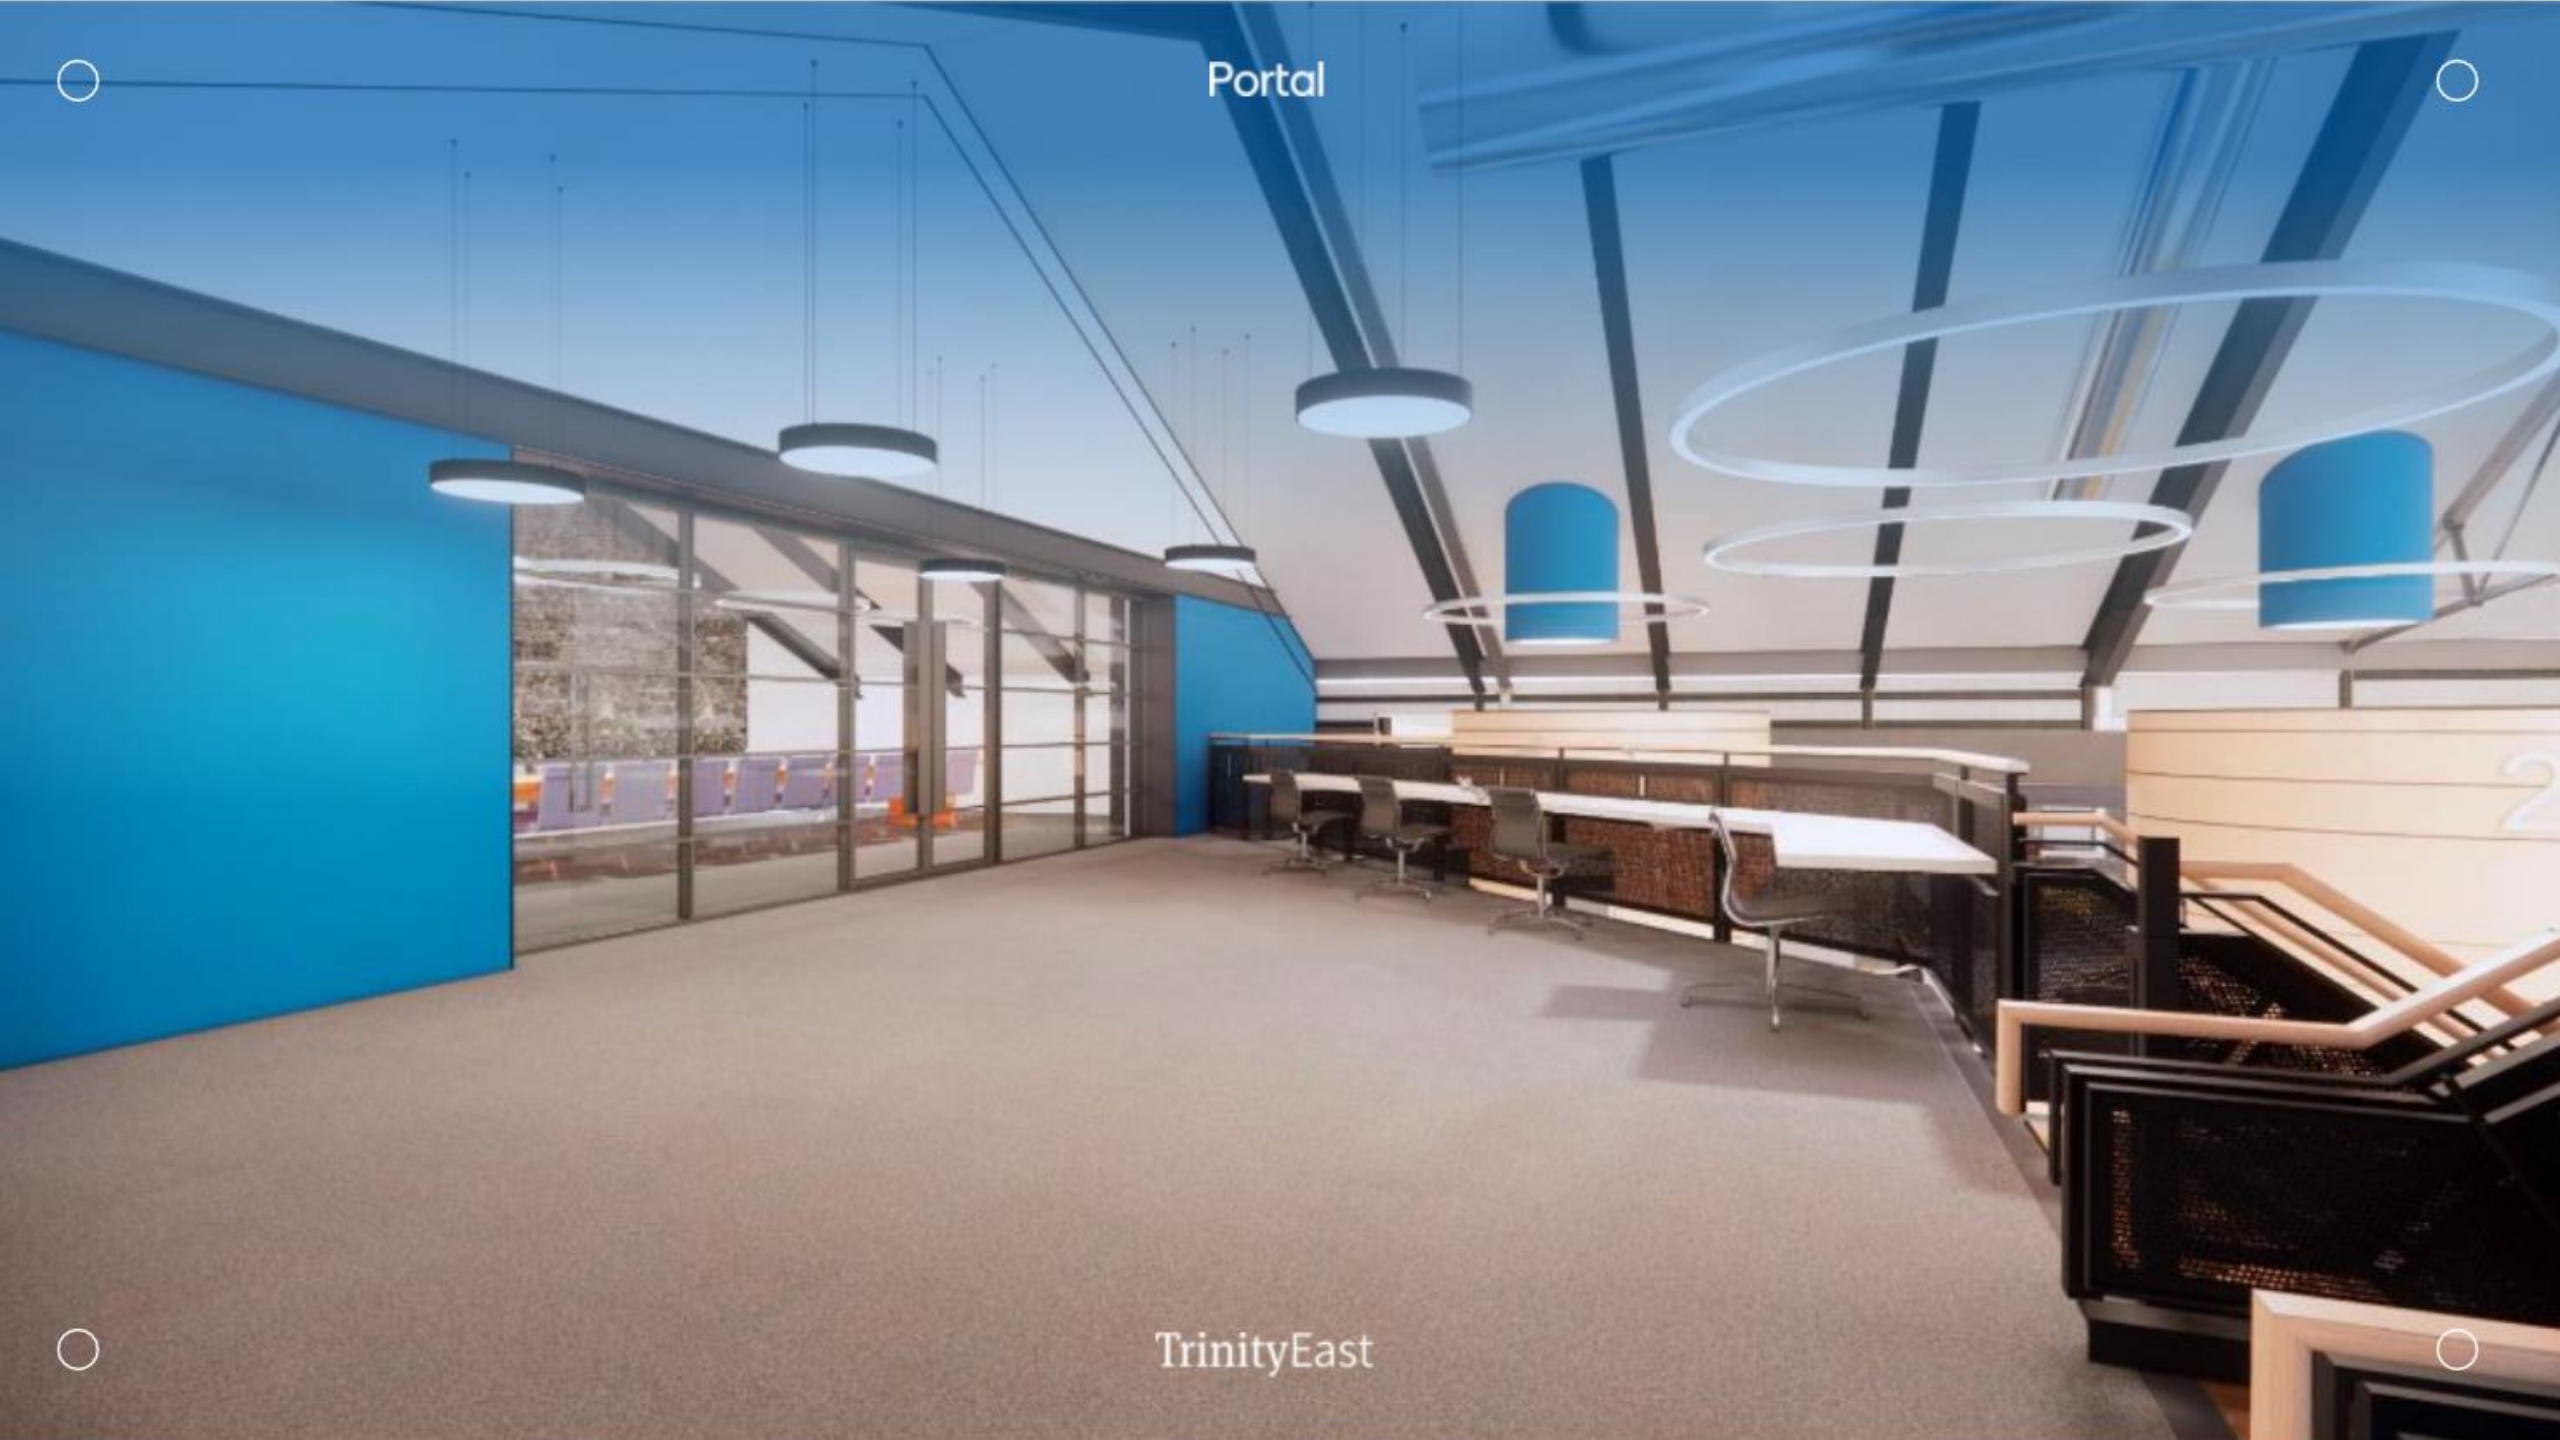

Portal

TrinityEast