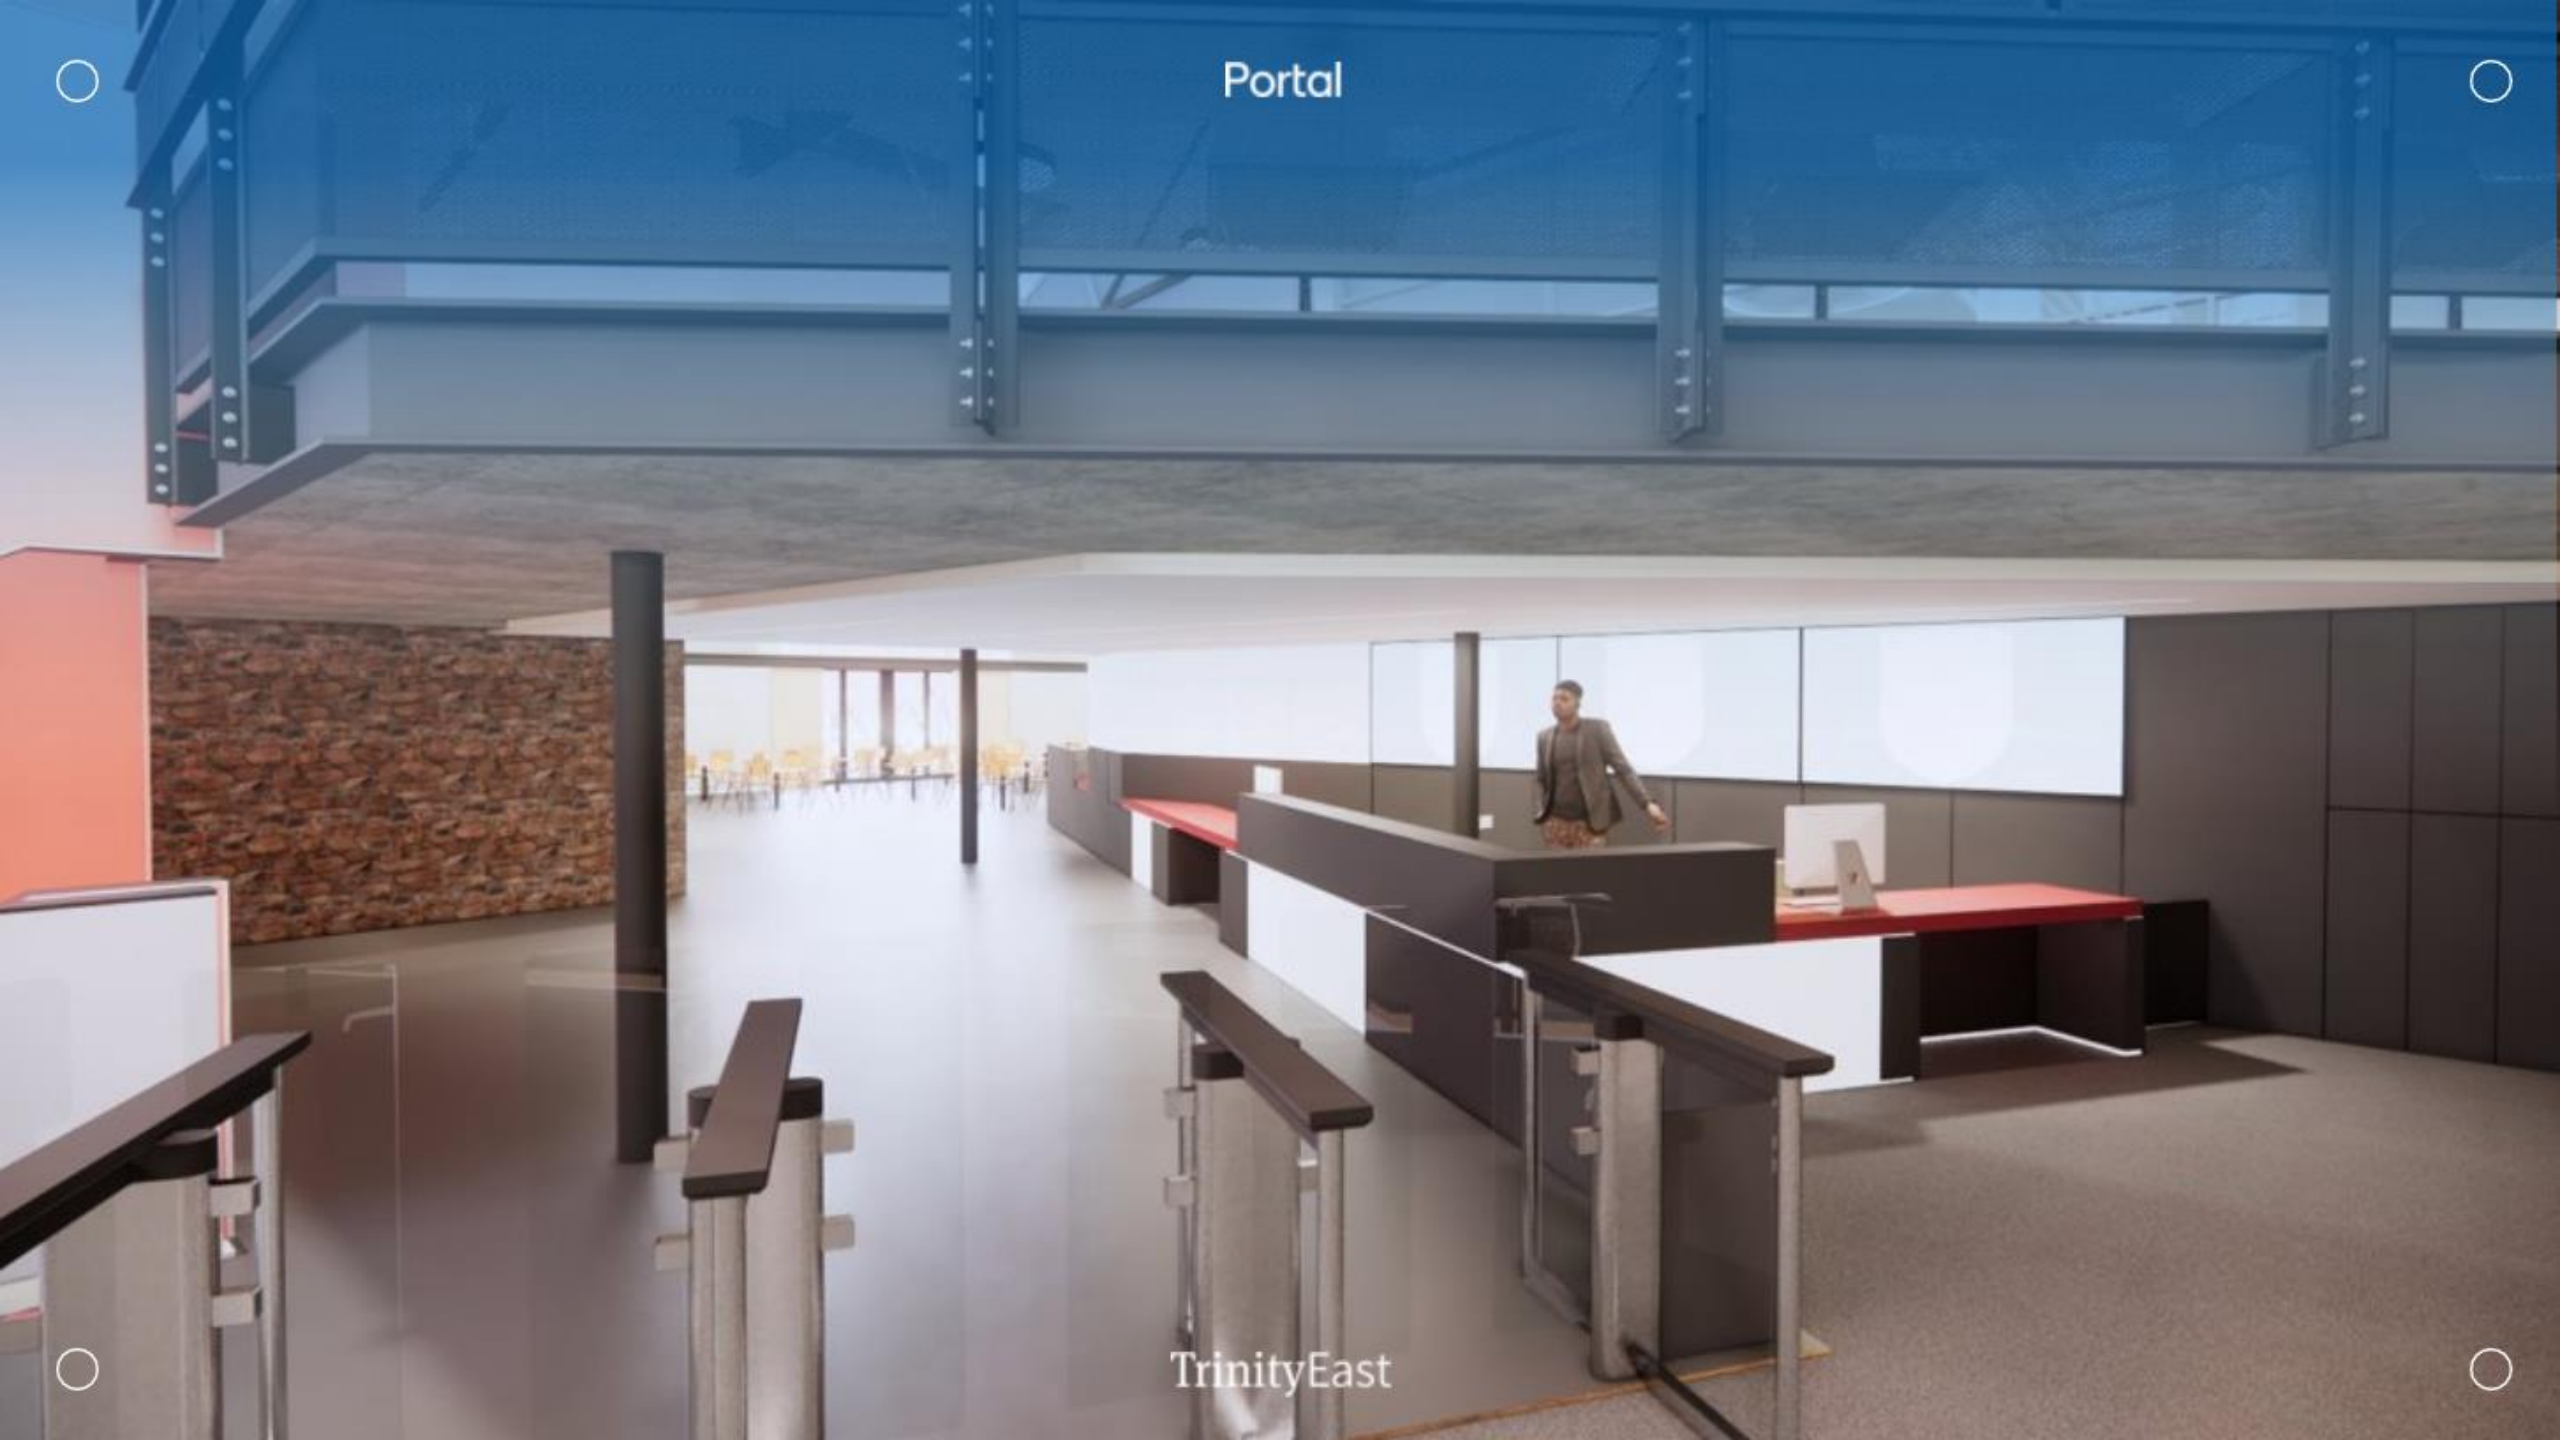

Portal

TrinityEast