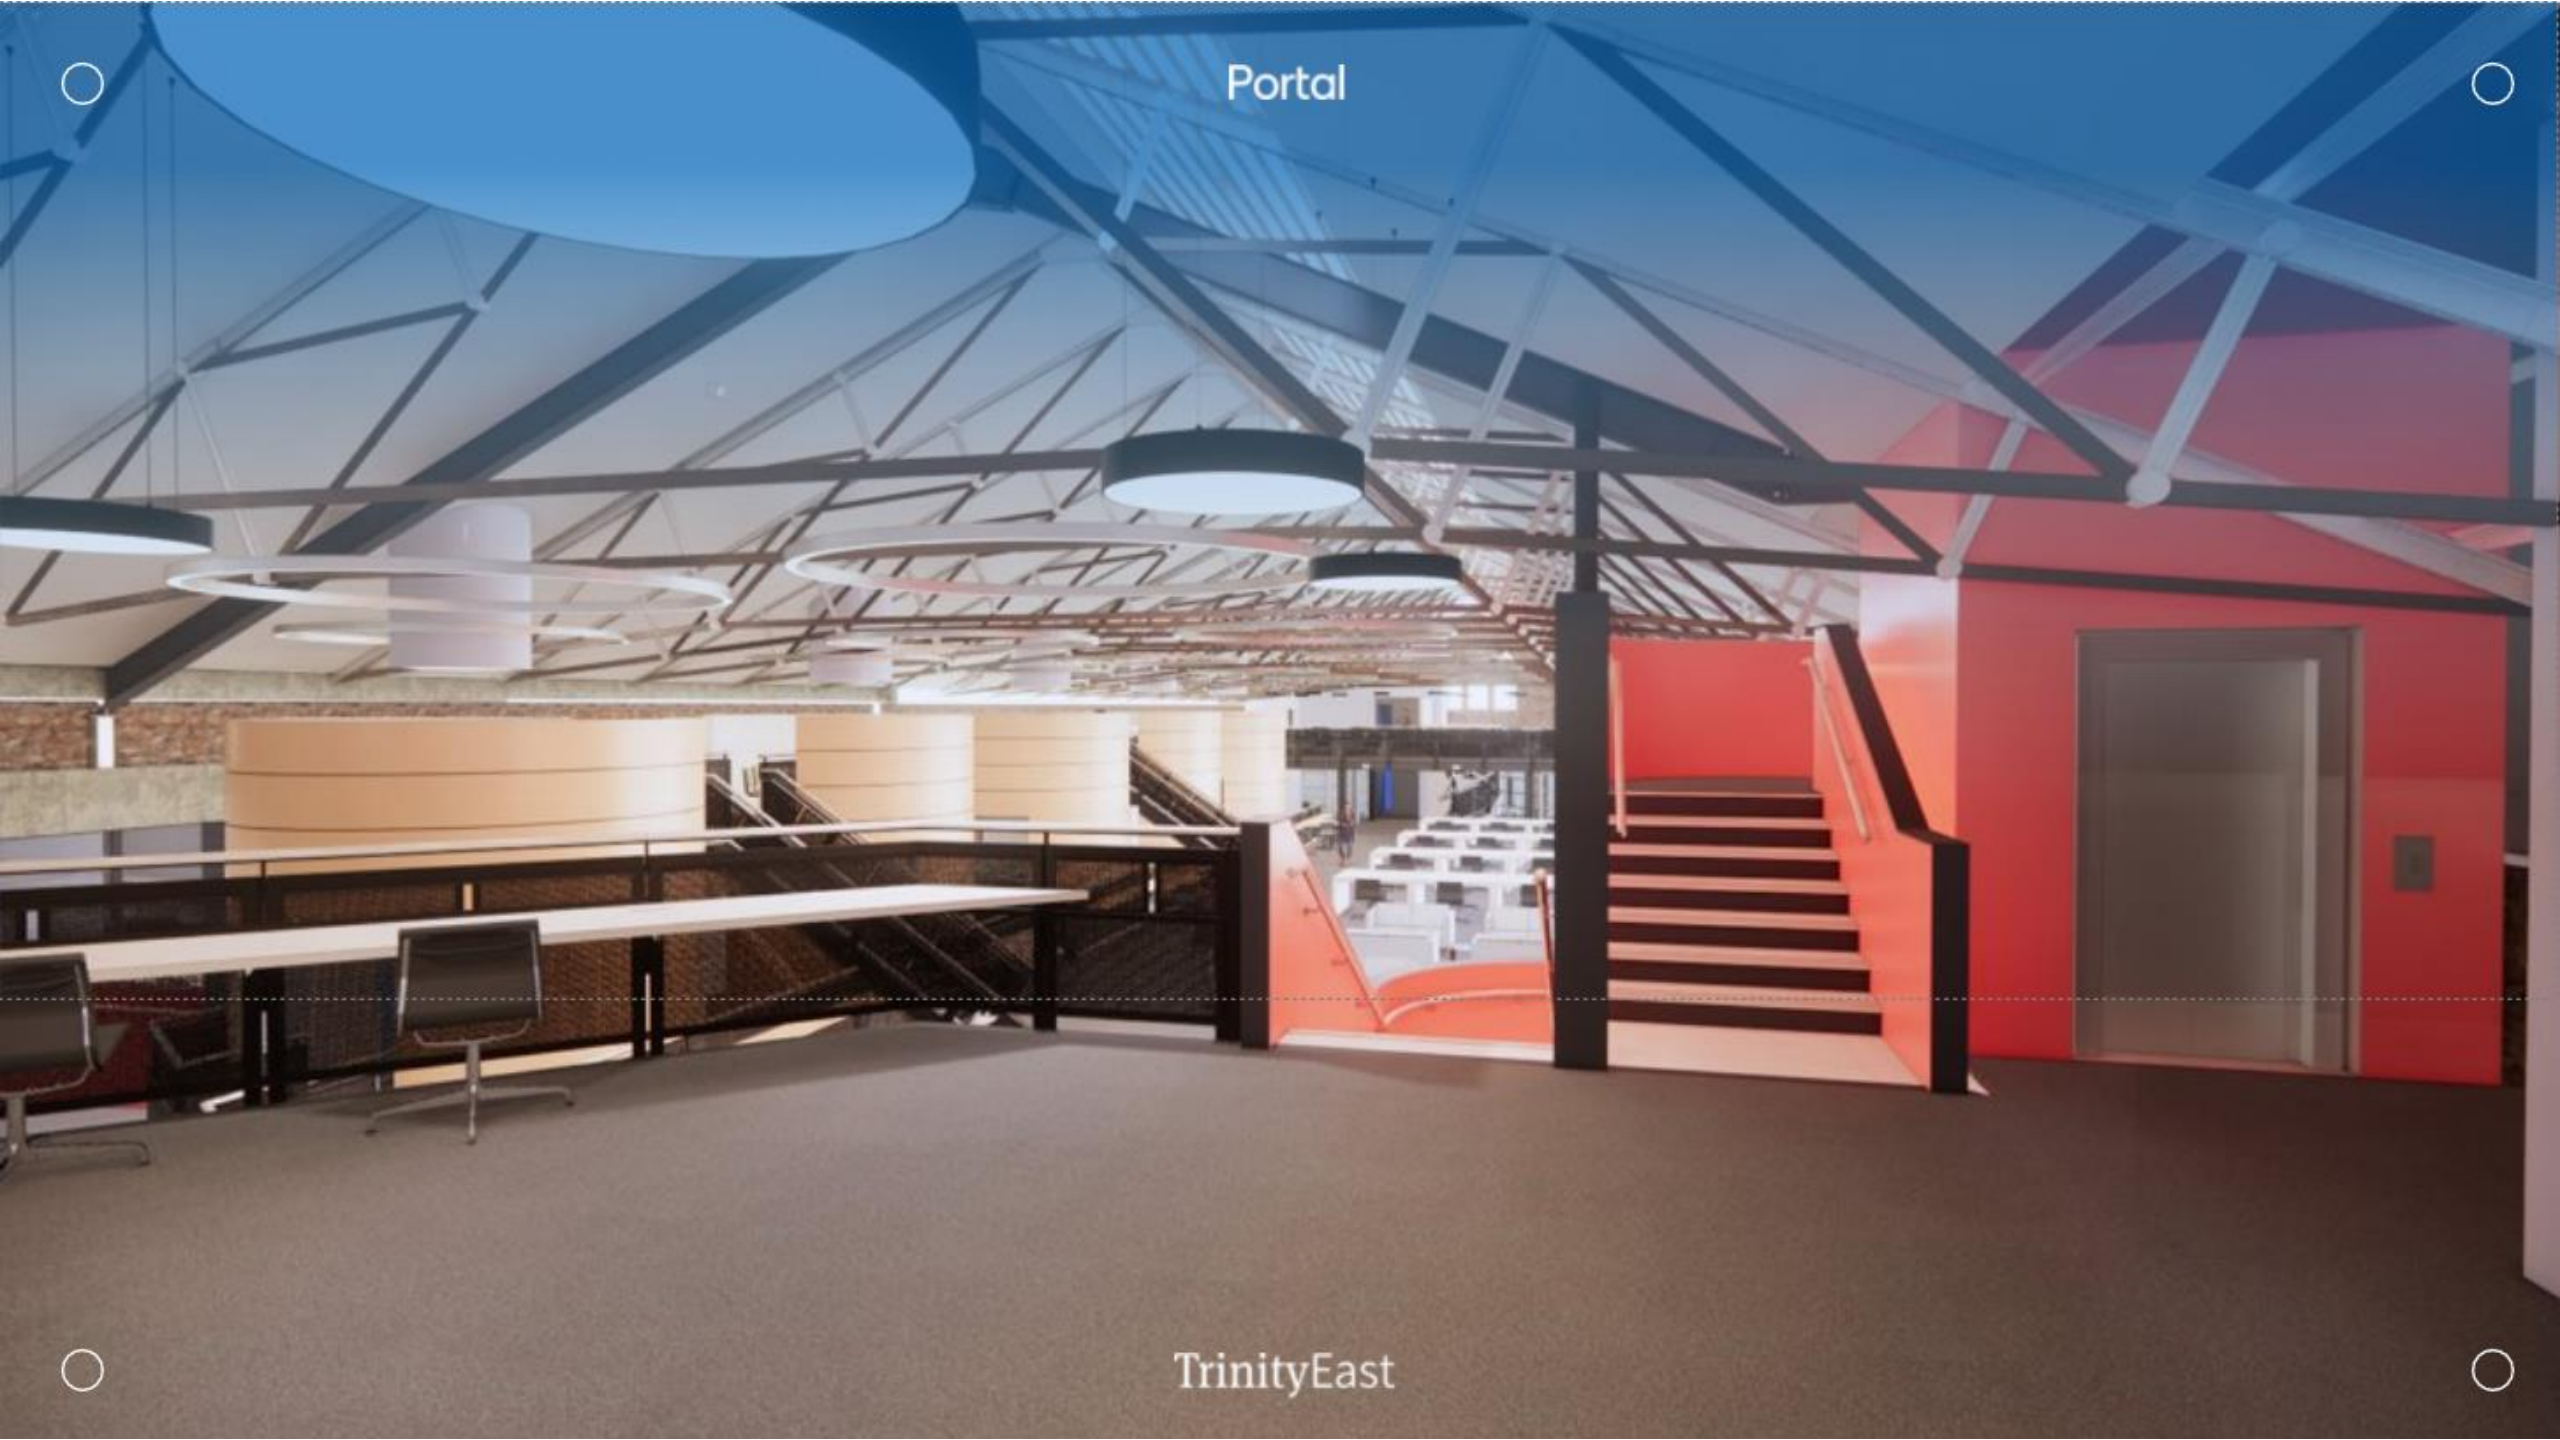

Portal

TrinityEast